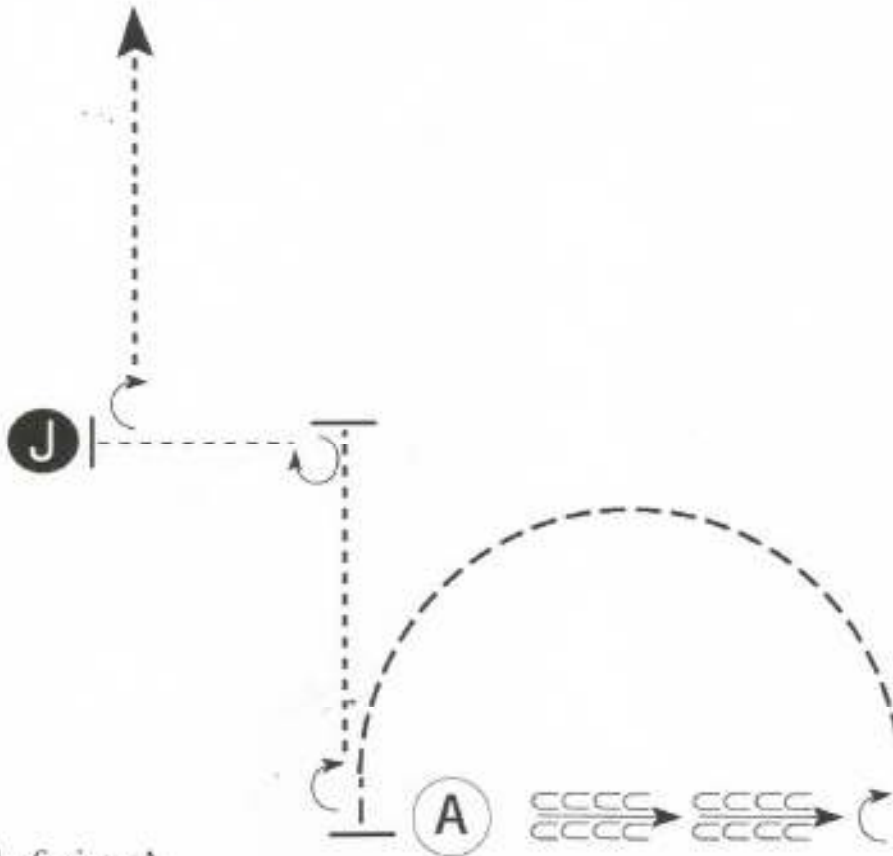

Noble County Horse & Pony 4-H Fair

Showmanship (Sr. Showmanship)

Class #1

Show Date: 07-15 & 16 2019

Be ready facing A.

1. When acknowledged, back approximately 2 horse lengths.
2. Perform a 90 degree turn.
3. Trot a half circle back to A.
4. Stop and perform a 180 degree turn.
5. Walk until your horse's hip is even with Judge.
6. Stop and perform a 270 degree turn.
7. Walk to judge. Stop and set up for inspection.
8. When dismissed, perform a 90 degree turn.
9. Walk straight away from judge.

Walk -----
Trot -----
Back ← 
Marker (B)
Judge (J)

Follow the instructions of your ring steward.

www.HorseShowPatterns.com

www.HorseShowPatterns.com